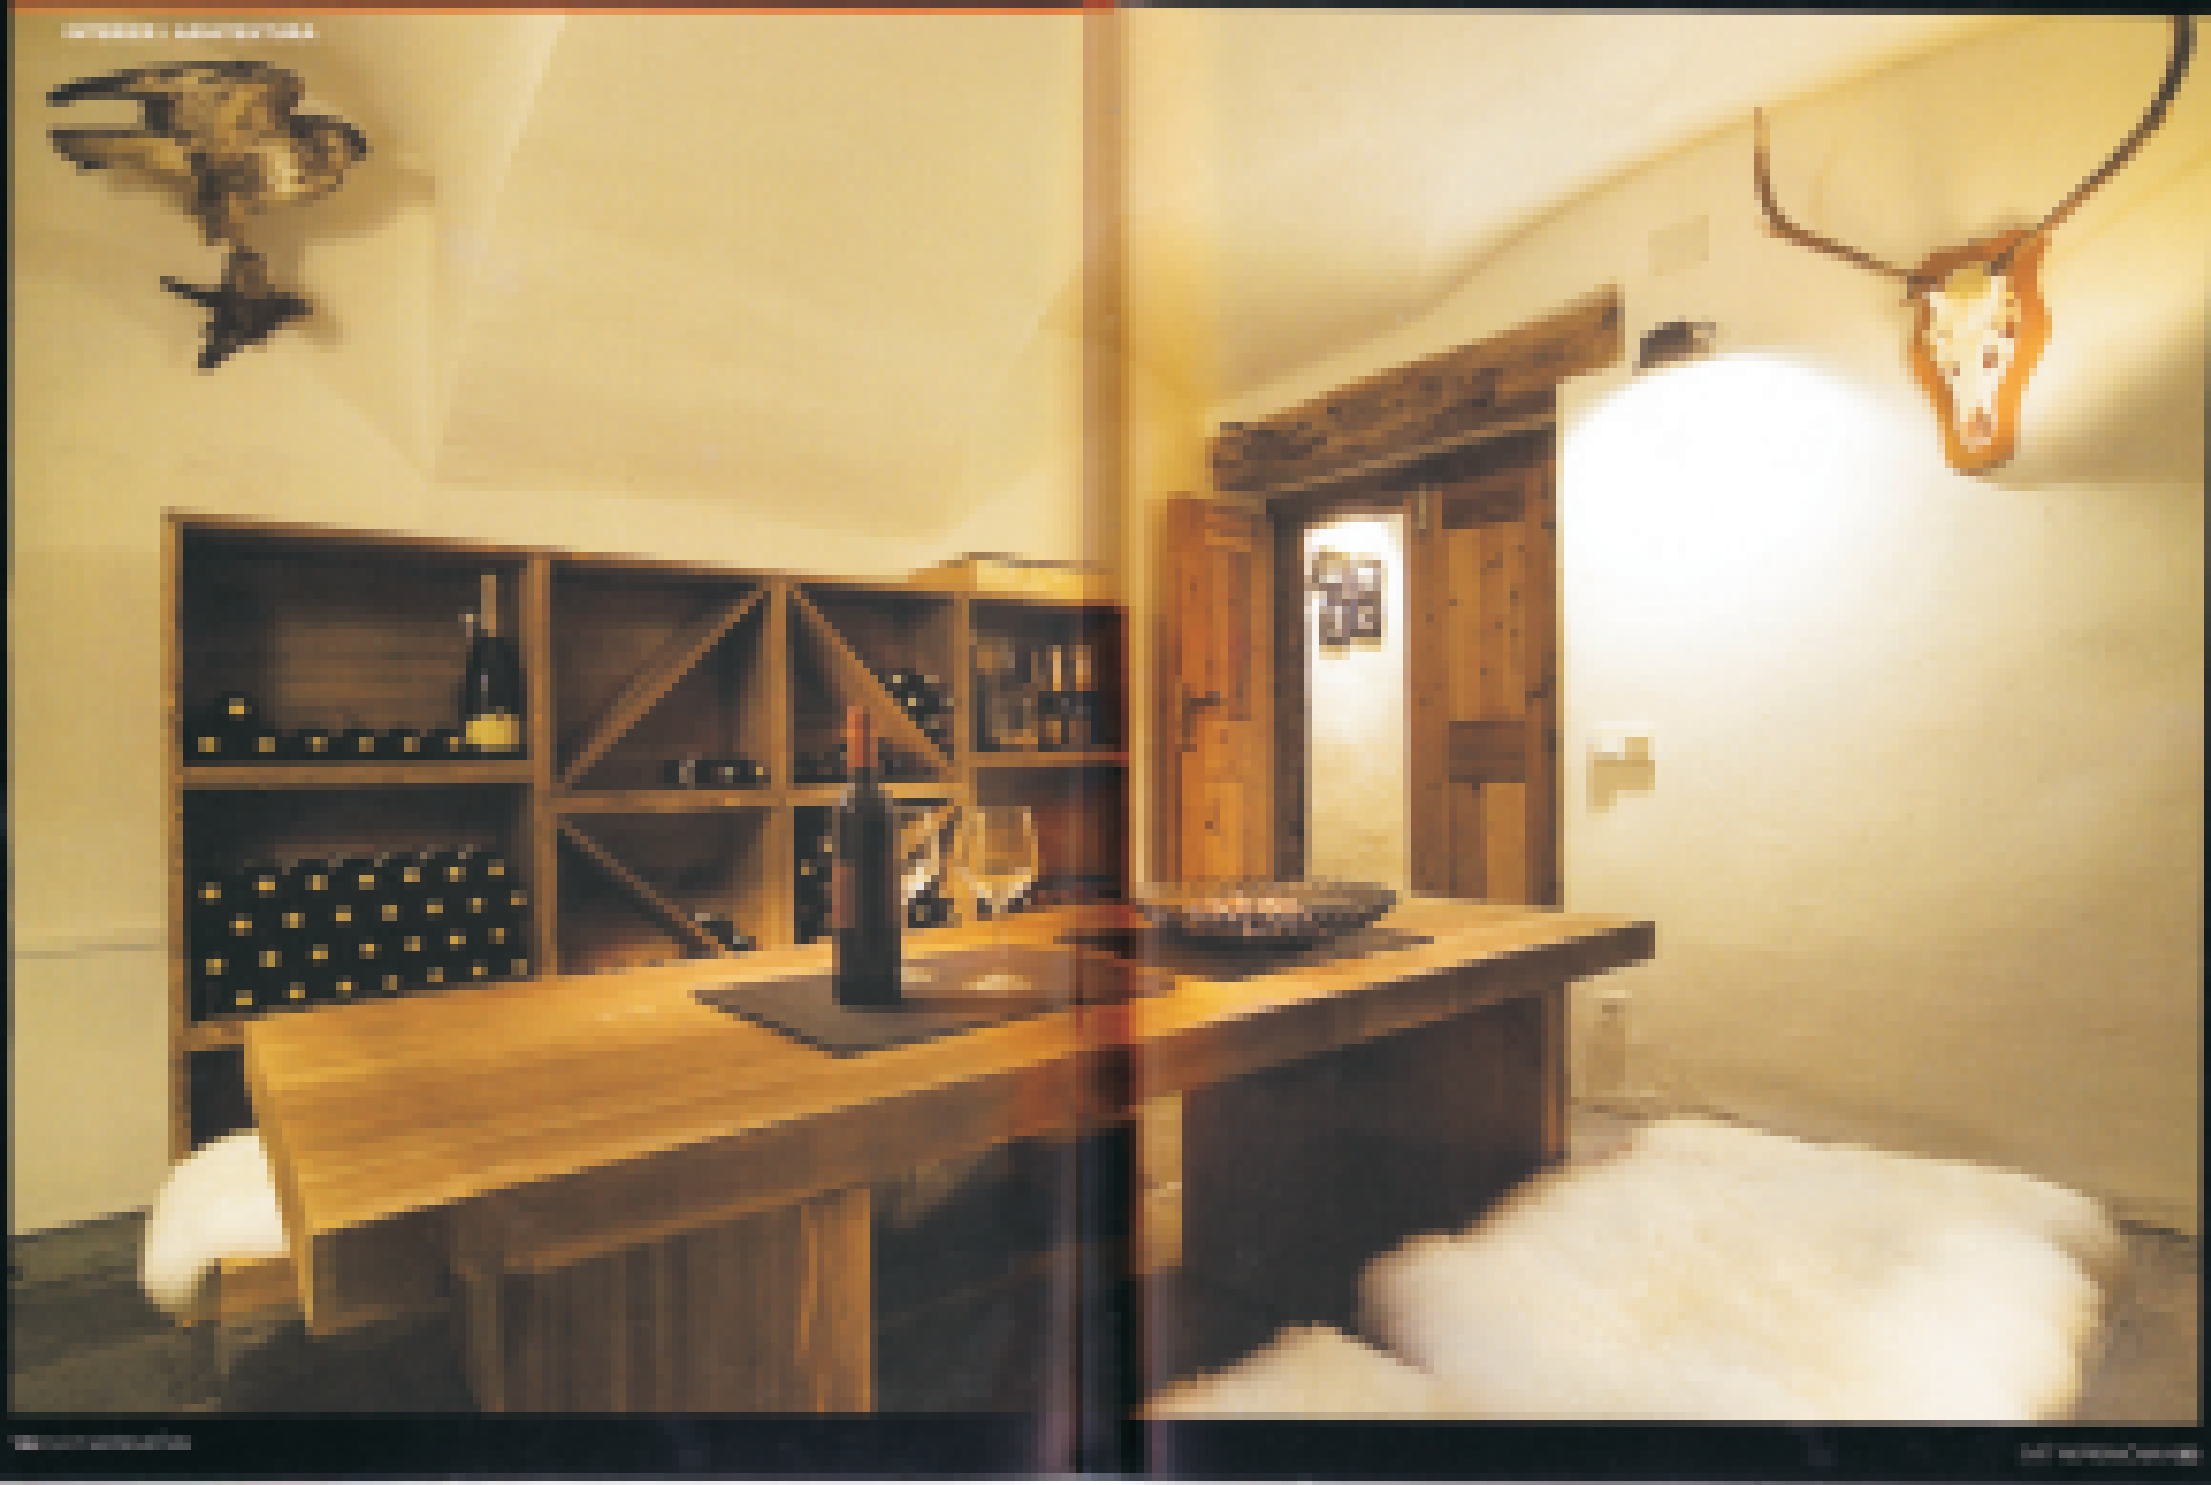

INTERIOR ARCHITECTURE

© 2011 [unreadable]

© 2011 [unreadable]