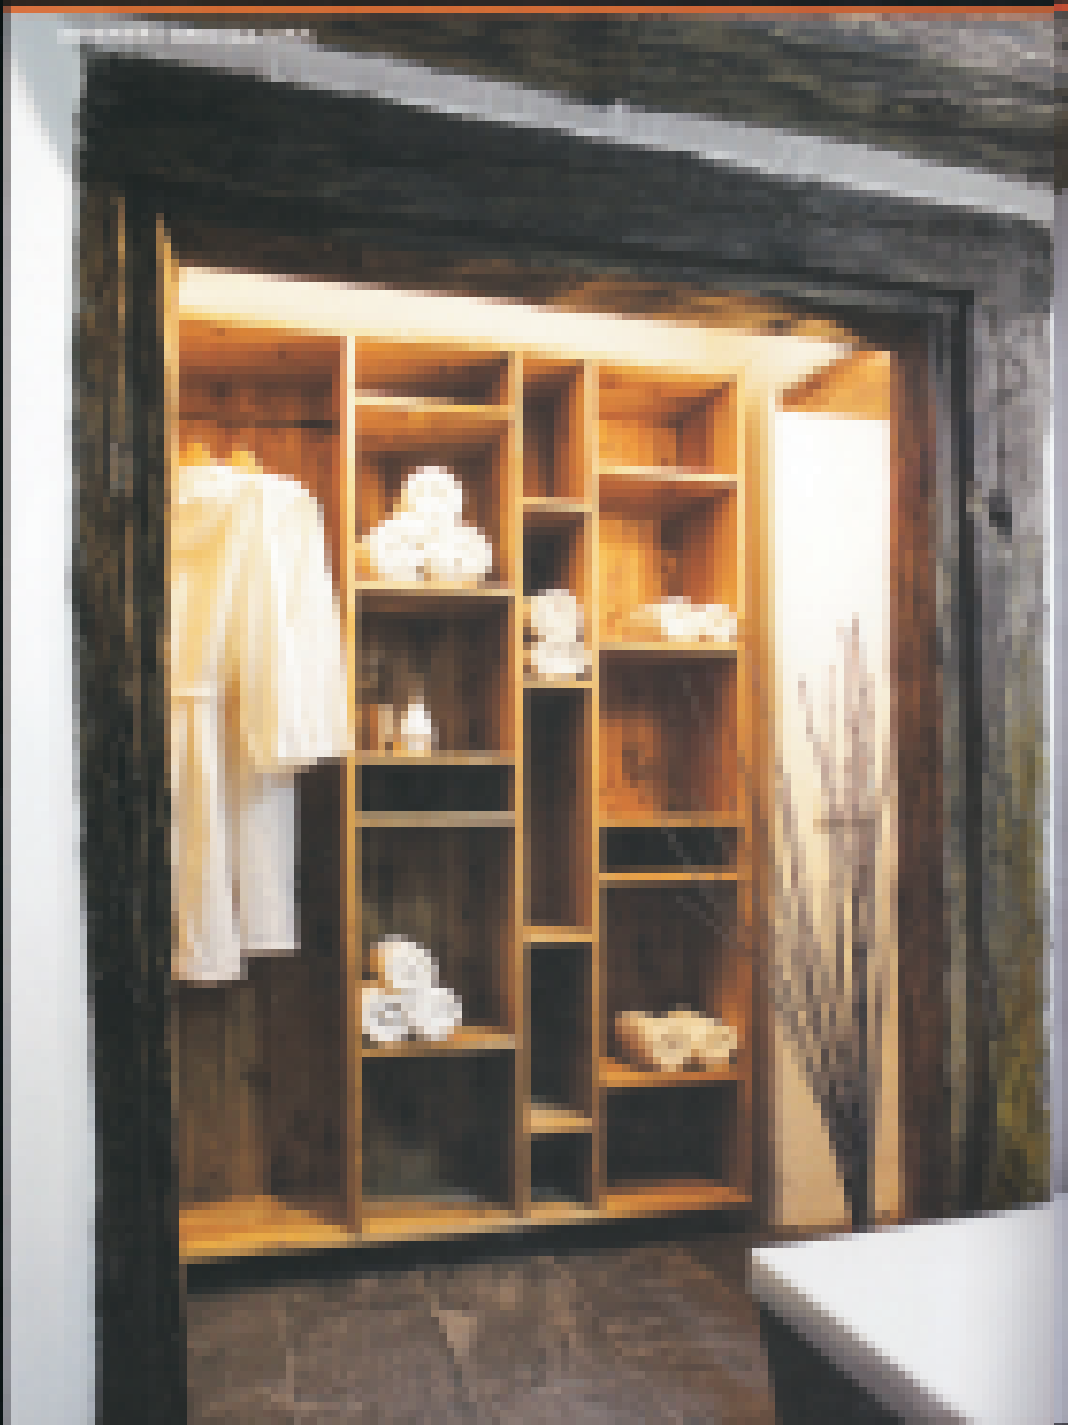

Il design è un'arte che si evolve nel tempo, e il design è un'arte che si evolve nel tempo. Il design è un'arte che si evolve nel tempo, e il design è un'arte che si evolve nel tempo. Il design è un'arte che si evolve nel tempo, e il design è un'arte che si evolve nel tempo.

Il design è un'arte che si evolve nel tempo, e il design è un'arte che si evolve nel tempo. Il design è un'arte che si evolve nel tempo, e il design è un'arte che si evolve nel tempo. Il design è un'arte che si evolve nel tempo, e il design è un'arte che si evolve nel tempo.

Il design è un'arte che si evolve nel tempo, e il design è un'arte che si evolve nel tempo. Il design è un'arte che si evolve nel tempo, e il design è un'arte che si evolve nel tempo. Il design è un'arte che si evolve nel tempo, e il design è un'arte che si evolve nel tempo.

Il design è un'arte che si evolve nel tempo, e il design è un'arte che si evolve nel tempo. Il design è un'arte che si evolve nel tempo, e il design è un'arte che si evolve nel tempo. Il design è un'arte che si evolve nel tempo, e il design è un'arte che si evolve nel tempo.